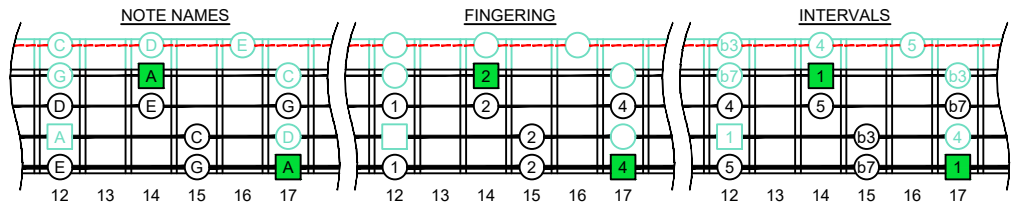

Am
pentatonic
minor scale
AGEDC
BASS
box shapes
3-1-3-1
sweep patterns
4-string bass
Low E - EADG

A pentatonic minor scale
SEMITONOMETER

www.cagedoctaves.com

Zon Brookes

AGEDC4BASS (4-string bass : Low E - EADG) A pentatonic minor scale - 3Am1:4Gm1 box shape at 12 (3-1-3-1 sweep pattern)

AGEDC4BASS (4-string bass : Low E - EADG) A pentatonic minor scale ENTIRE FINGERBOARD NOTE NAMES - 3Am1:4Gm1 box shape at 12 (3-1-3-1 sweep pattern)

AGEDC4BASS (4-string bass : Low E - EADG) A pentatonic minor scale ENTIRE FINGERBOARD INTERVALS - 3Am1:4Gm1 box shape at 12 (3-1-3-1 sweep pattern)