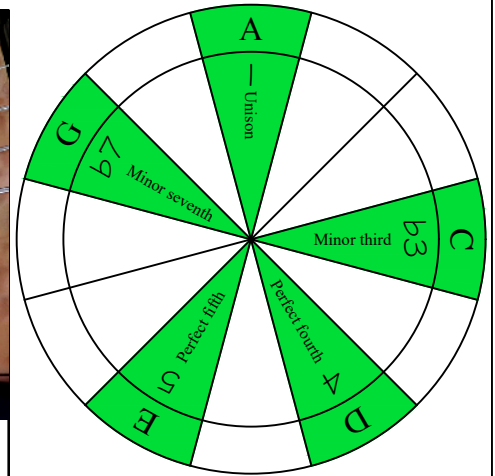

Am
pentatonic
minor scale
AGEDC
BASS
box shapes
3-1-3-1
sweep patterns
4-string bass
Low E - EADG

A pentatonic minor scale
SEMITONOMETER

www.cagedoctaves.com

Zon Brookes

AGEDC4BASS (4-string bass : Low E - EADG) A pentatonic minor scale - 3Am1:4Gm1 box shape at 12 (3-1-3-1 sweep pattern)

AGEDC4BASS (4-string bass : Low E - EADG) A pentatonic minor scale ENTIRE FINGERBOARD NOTE NAMES - 3Am1:4Gm1 box shape at 12 (3-1-3-1 sweep pattern)

AGEDC4BASS (4-string bass : Low E - EADG) A pentatonic minor scale ENTIRE FINGERBOARD INTERVALS - 3Am1:4Gm1 box shape at 12 (3-1-3-1 sweep pattern)