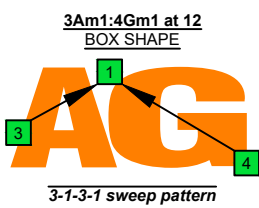

Am
pentatonic
minor scale
AGEDC
BASS
box shapes
3-1-3-1
sweep patterns
4-string bass
Low E - EADG

A pentatonic minor scale
SEMITONOMETER

www.cagedoctaves.com

Zon Brookes

AGEDC4BASS (4-string bass : Low E - EADG) A pentatonic minor scale - 3Am1:4Gm1 box shape at 12 (3-1-3-1 sweep pattern)

AGEDC4BASS (4-string bass : Low E - EADG) A pentatonic minor scale ENTIRE FINGERBOARD NOTE NAMES - 3Am1:4Gm1 box shape at 12 (3-1-3-1 sweep pattern)

AGEDC4BASS (4-string bass : Low E - EADG) A pentatonic minor scale ENTIRE FINGERBOARD INTERVALS - 3Am1:4Gm1 box shape at 12 (3-1-3-1 sweep pattern)