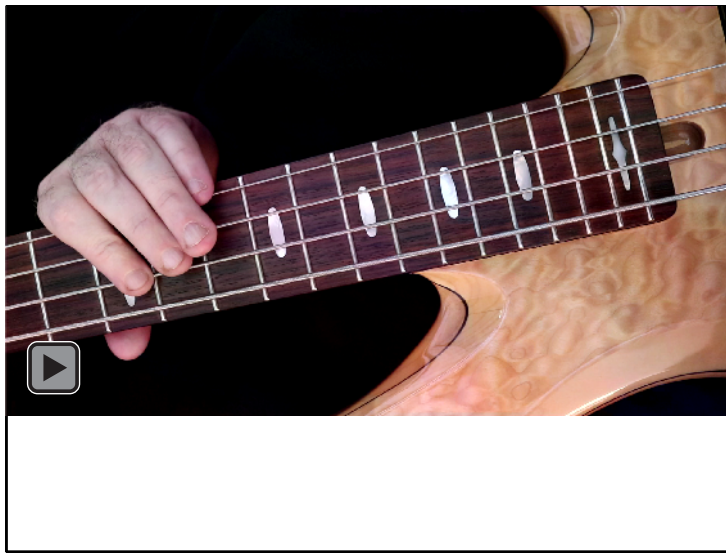

Am
pentatonic
minor scale
AGEDC
BASS
box shapes
3-1-3-1
sweep patterns
4-string bass
Low E - EADG

A pentatonic minor scale
SEMITONOMETER

www.cagedoctaves.com

Zon Brookes

AGEDC4BASS (4-string bass : Low E - EADG) A pentatonic minor scale - 3Am1:4Gm1 box shape at 12 (3-1-3-1 sweep pattern)

AGEDC4BASS (4-string bass : Low E - EADG) A pentatonic minor scale ENTIRE FINGERBOARD NOTE NAMES - 3Am1:4Gm1 box shape at 12 (3-1-3-1 sweep pattern)

AGEDC4BASS (4-string bass : Low E - EADG) A pentatonic minor scale ENTIRE FINGERBOARD INTERVALS - 3Am1:4Gm1 box shape at 12 (3-1-3-1 sweep pattern)