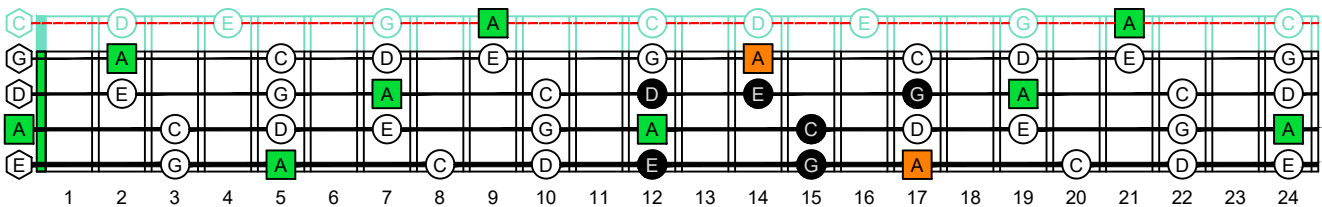

Am
pentatonic
minor scale
AGEDC
BASS
box shapes
3-1-3-1
sweep patterns
4-string bass
Low E - EADG

A pentatonic minor scale
SEMITONOMETER

www.cagedoctaves.com

Zon Brookes

AGEDC4BASS (4-string bass : Low E - EADG) A pentatonic minor scale - 3Am1:4Gm1 box shape at 12 (3-1-3-1 sweep pattern)

AGEDC4BASS (4-string bass : Low E - EADG) A pentatonic minor scale ENTIRE FINGERBOARD NOTE NAMES - 3Am1:4Gm1 box shape at 12 (3-1-3-1 sweep pattern)

AGEDC4BASS (4-string bass : Low E - EADG) A pentatonic minor scale ENTIRE FINGERBOARD INTERVALS - 3Am1:4Gm1 box shape at 12 (3-1-3-1 sweep pattern)